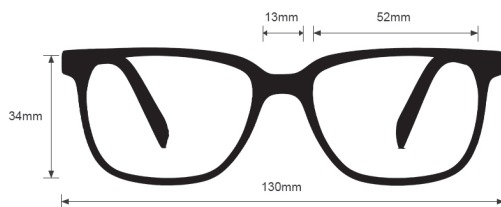

SAFETY READING GLASSES

Clear Clip-On Magnifying Reading Glasses

FRAME INFORMATION

The Clear Clip-On Magnifying Reading Glasses are a smart alternative to turn most eyewears into bifocal reading glasses. This clip on features medium-sized lenses with available magnifying from +1.00 to +2.50. Plus, it has easy attachment and removal, with superior protection and durability.

SPECIFICATION

SIZE: 52-13-34

MAGNIFICATION: +1.00 to +2.50

LENS MATERIAL: Plastic

FRAME COLOR: Clear

FRAME MATERIAL: Plastic

SHAPE: Rectangle

FEATURES: Clip On