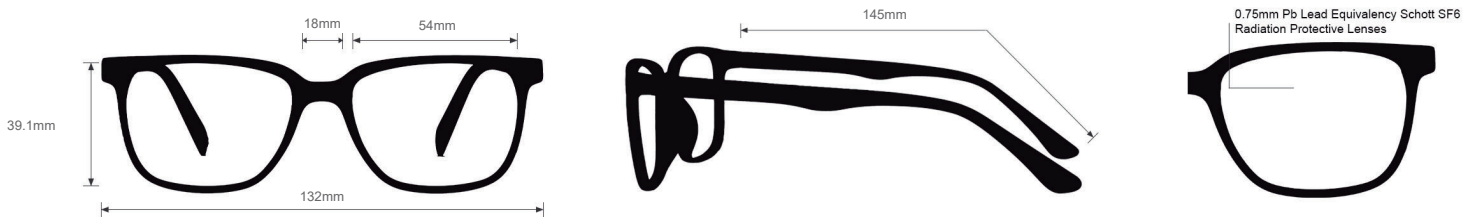

# RADIATION GLASSES

NIKE 7161

## FRAME INFORMATION

The radiation glasses Nike 7161 feature high quality, distortion-free SF-6 Schott glass radiation-reducing lenses with 0.75mm Pb lead equivalency protection. The radiation safety glasses Nike 7161 have clear CE Certified Lens and weight 63.9g. These radiation glasses Nike 7161 are prescription available. Made of high-quality plastic, it is a durable and lightweight rectangular frame. These Nike lead glasses feature rubberized temple bars. These prescription Nike radiation glasses are available in black, tortoise/crystal smoke, navy tri-laminate, and bordeaux tri-laminate.

## SPECIFICATION

**SIZE:** 54-18-145

**WEIGHT:** 63.9g

**PROTECTION LEVEL:** 0.75mm Pb Eq lens

**COLOR:** 4 Available Colors

**MATERIAL:** Plastic

**SHAPE:** Rectangle

**PRESCRIPTION AVAILABLE:** Yes