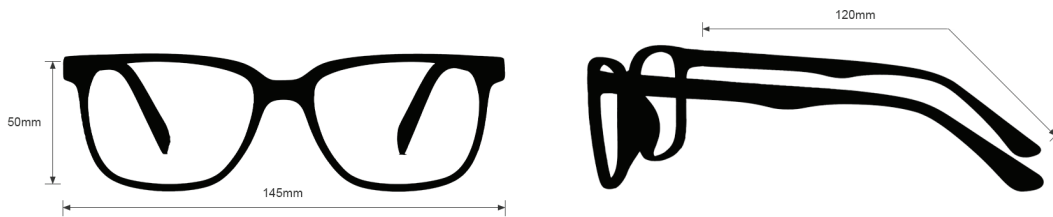

SAFETY GLASSES

MODEL GEARDO

FRAME INFORMATION

The Safety Glasses Geardo combine extreme comfort in an ultra-lightweight frame. Made from TR-90 nylon, the Geardo shooting glasses feature silicone adjustable nose pads and rubberized temple bars for a comfortable fit. Plus, these safety glasses are available in a black frame with orange, yellow, clear, and dark gray lenses. In addition, these safety glasses meet rigorous industry standards and are ANSI Z87+ high impact approved for optimal protection.

SPECIFICATION

SIZE: 65-18-115

LENS MATERIAL: Plastic

FRAME COLOR: Black

FRAME MATERIAL: Plastic

SHAPE: Wrap Around

FEATURES: Rubberized Nosepads, Rubberized Temple Bars

SAFETY RATING: ANSI Z87+