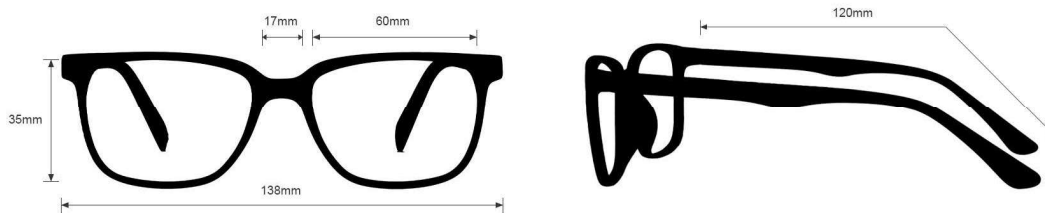

# GLASS SAFETY GLASSES

### FRAME INFORMATION

The Real Glass safety glasses 808 boast a durable and lightweight wrap around frame crafted from high-quality plastic. These glass safety glasses are equipped with rubberized nosepads and rubberized temple bars for superior comfort. Plus, they incorporate real glass lenses, renowned for their exceptional scratch resistance and prolonged lifespan compared to plastic alternatives. Additionally, these safety glasses can be chosen with either a black or silver frame and are offered in four lens variations: clear, gray, green IR 3, and photogray Transition. Furthermore, the glass safety glasses 808 meet the stringent ANSI Z87.1 safety standards.

### SPECIFICATION

**LENS COLOR:** Clear, Gray, Green IR 3, Photogray Transition

**LENS MATERIAL:** Glass

**FRAME COLOR:** Black | Silver

**FRAME MATERIAL:** Plastic

**SHAPE:** Wrap Around

**FEATURES:** Rubberized Nose Pads, Rubberized Temple Bars