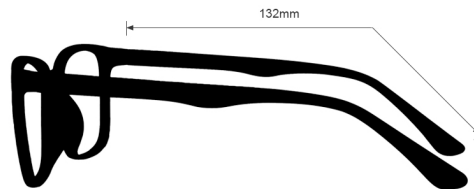

RADIATION SAFETY GLASSES

OAKLEY TURBINE LEAD GLASSES

FRAME INFORMATION

The Oakley Turbine Radiation Glasses is wrap around frame with prescription available. The Oakley Lead Glasses Turbine is a lightweight O-Matter frame that is comfortable for all day use. Plus, the radiation reducing lenses are made from distortion-free SF-6 Schott glass lenses and offer a protection level of .75mm Pb lead equivalency. The Oakley Turbine radiation safety glasses are available in Matte Black and Black Ink.

SPECIFICATION

SIZE: Medium | 65-17-138

WEIGHT: 84g

PROTECTION LEVEL: 0.75mm PbEq Front

COLOR: Matte Black, Black Ink

MATERIAL: Plastic

SHAPE: Wrap Around

PRESCRIPTION AVAILABLE: Yes