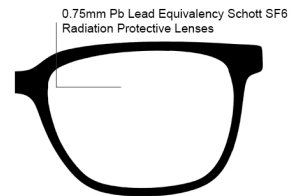

RADIATION SAFETY GLASSES

OAKLEY TURBINE LEAD GLASSES

FRAME INFORMATION

The Oakley Turbine Radiation Glasses is wrap around frame with prescription available. The Oakley Lead Glasses Turbine is a lightweight O-Matter frame that is comfortable for all day use. Plus, the radiation reducing lenses are made from distortion-free SF-6 Schott glass lenses and offer a protection level of .75mm Pb lead equivalency. The Oakley Turbine radiation safety glasses are available in Matte Black and Black Ink.

SPECIFICATION

SIZE: Medium | 65-17-138

WEIGHT: 84g

PROTECTION LEVEL: 0.75mm PbEq Front

COLOR: Matte Black, Black Ink

MATERIAL: Plastic

SHAPE: Wrap Around

PRESCRIPTION AVAILABLE: Yes