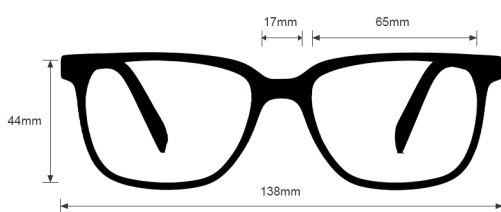

RADIATION SAFETY GLASSES

OAKLEY TURBINE LEAD GLASSES

FRAME INFORMATION

The Oakley Turbine Radiation Glasses is wrap around frame with prescription available. The Oakley Lead Glasses Turbine is a lightweight O-Matter frame that is comfortable for all day use. Plus, the radiation reducing lenses are made from distortion-free SF-6 Schott glass lenses and offer a protection level of .75mm Pb lead equivalency. The Oakley Turbine radiation safety glasses are available in Matte Black and Black Ink.

SPECIFICATION

SIZE: Medium | 65-17-138

WEIGHT: 84g

PROTECTION LEVEL: 0.75mm PbEq Front

COLOR: Matte Black, Black Ink

MATERIAL: Plastic

SHAPE: Wrap Around

PRESCRIPTION AVAILABLE: Yes