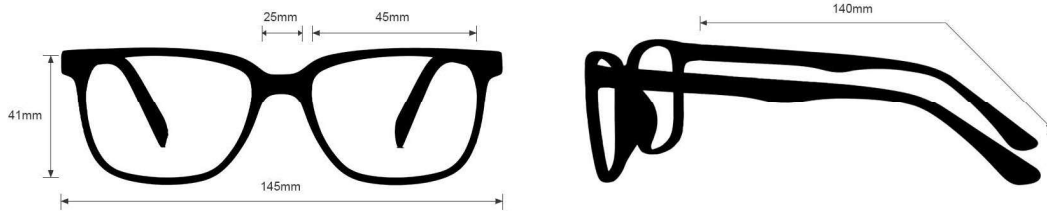

GLASS SAFETY GLASSES

MODEL 70F

FRAME INFORMATION

The Real Glass safety glasses 70F boast a durable and lightweight round frame crafted from high-quality plastic. These glass safety glasses are equipped with permanent side shields and incorporate real glass lenses, renowned for their exceptional scratch resistance and prolonged lifespan compared to plastic alternatives. Additionally, these safety glasses feature a smoke gray frame and are offered in four lens variations: clear, gray, green IR 3, and photogray Transition. Furthermore, the glass safety glasses 70F meet the stringent ANSI Z87.1 safety standards.

SPECIFICATION

LENS COLOR: Clear, Gray, Green IR 3, Photogray Transition

LENS MATERIAL: Glass

FRAME COLOR: Smoke Gray

FRAME MATERIAL: Plastic

SHAPE: Round

FEATURES: Permanent Side Shields

SAFETY RATING: ANSI Z87.1